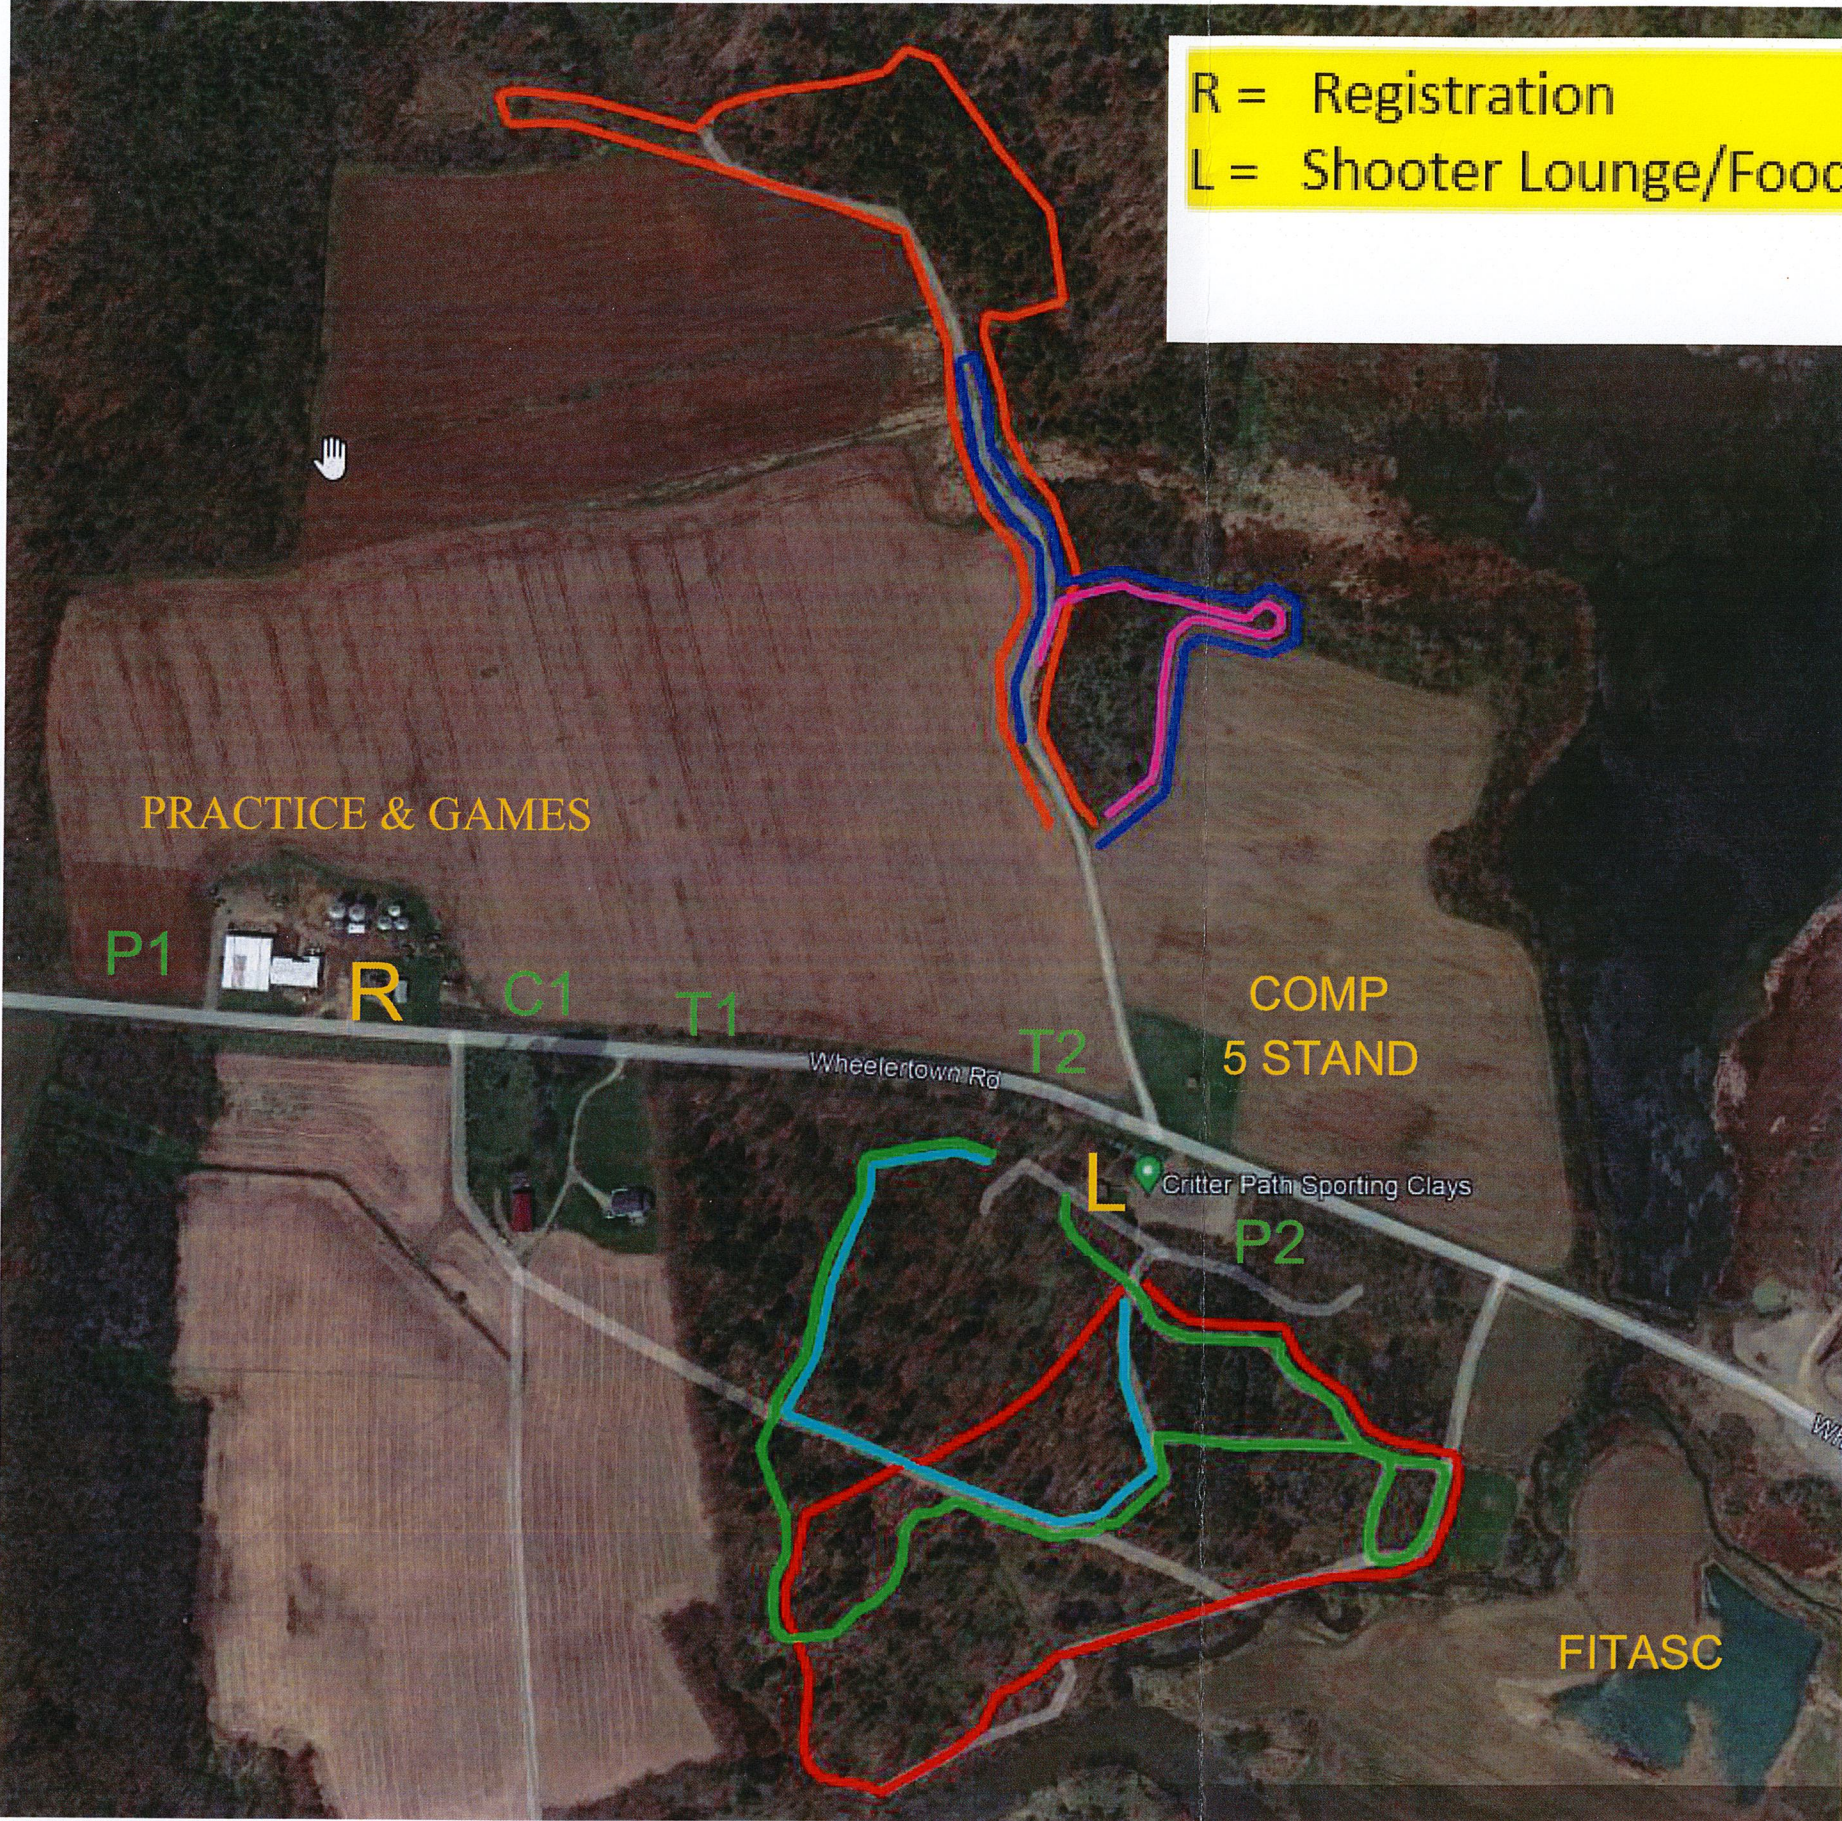

PROPOSED 2025 PA State Sporting Clays Championship

R = Registration
L = Shooter Lounge/Food

P = Car Parking
C = Camper Parking
T = Trailer Parking

SUBGAUGE -50

Thursday/Friday - Euro

PRELIMINARY -100

Friday - Squadded

SUPERSPORT -100

Saturday - Squadded

MAIN EVENT -100

Saturday - Squadded

MAIN EVENT -100

Sunday - Squadded

50 BIRD-12Ga

Sunday - Euro

5 Stand -50

Thurs- Sun - Squadded

FITASC -50

Thurs- Sun - Squadded

Course Map - Critter Path Sporting Clays , Waterford, PA